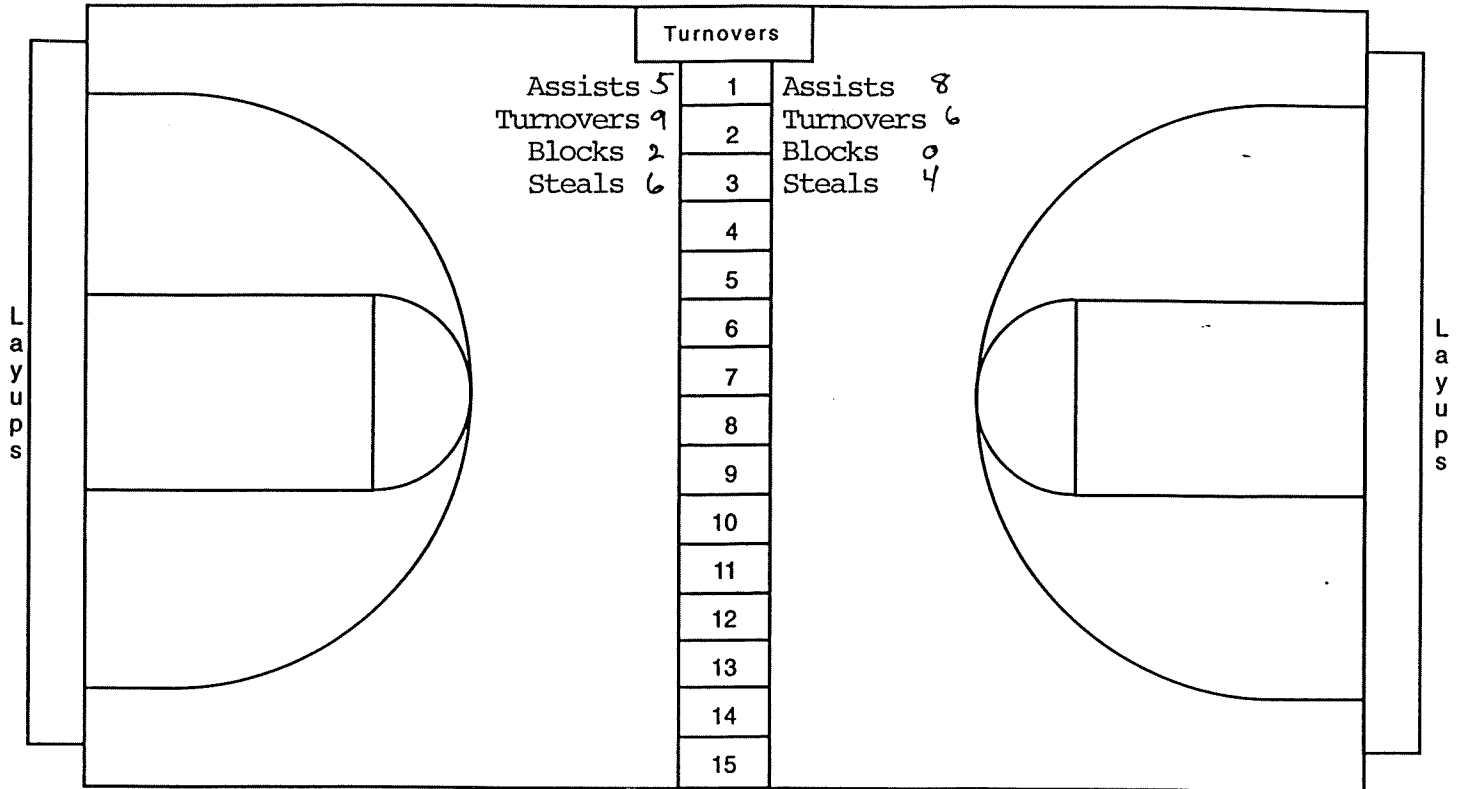

Technical fouls: _____
 Attendance: 74
 Officials: Richard Ortiz, Jerry Sarchet,
John Sarchet

	SCORE BY PERIODS			OT	FINAL
	1st H.	2nd H.	OT		
IUPUI-Indianapolis	25	32			57
Southwestern Okla. St.	25	18			43

NCAA® QUICKIE BASKETBALL STATISTICS

DATE Nov. 30, 1996

SITE Canyon, Texas (The Box)

SHOT CHART

TEAM IUPUI-Indianapolis (V) HALF 1st TEAM SW Oklahoma State (H)

NO.	LAST NAME	FG	FGA	FT	FTA	REB	F	TP
4	J. Brown							
20	N. David	2	3	1	2	0-1	0	7
21	J.T. Reese	3	4	0	0	1-1	1	6
23	A. Winburn	4	7	0	0	2-4	2	8
25	D. Dickey	1	1	0	0	0-1	2	2
32	K. Cooper	1	2	0	0	0-2	0	2
33	D. Williams	0	4	0	0	0-3	0	0
35	R. Thomas							
40	B. Lacey							
52	A. Duncan							
55	R. Crick	0	1	0	0	0-0	0	0
TEAM REBOUNDS (Included in Totals)						0-0		
TOTALS		11	22	1	2	3-12	5	25