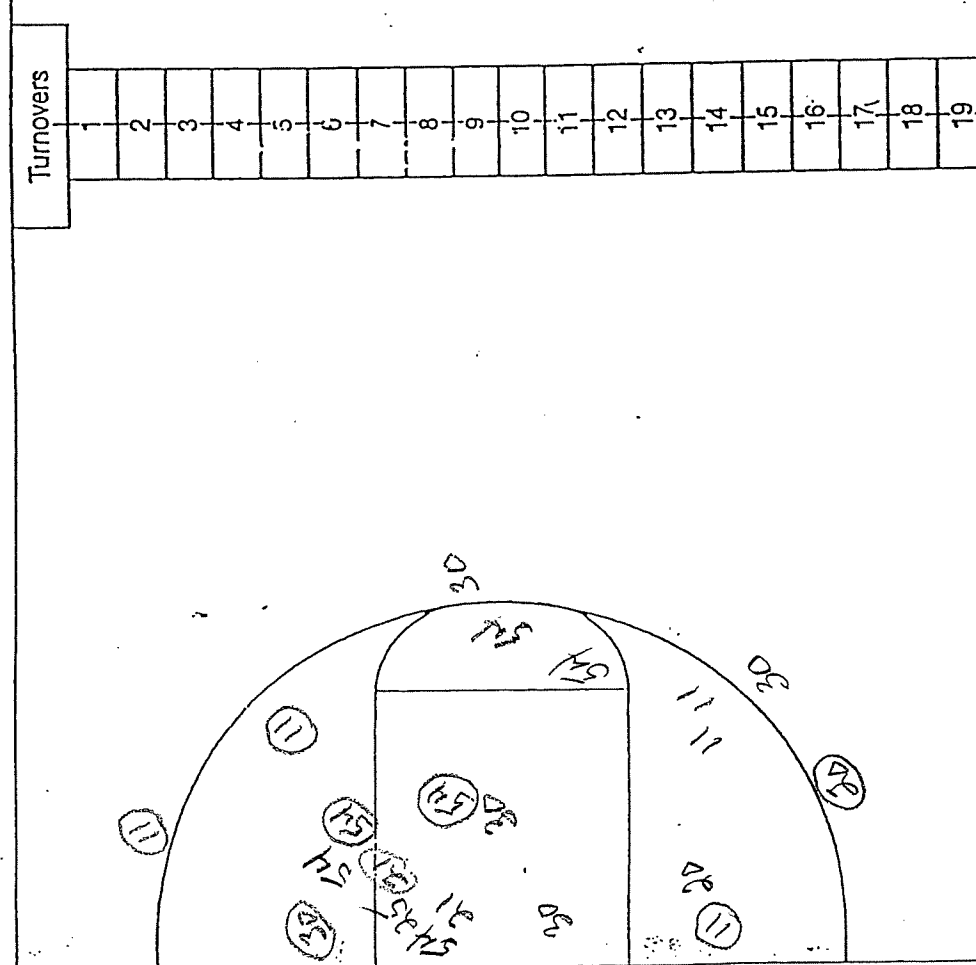

Attempted 22
Made 9
Percentage .409