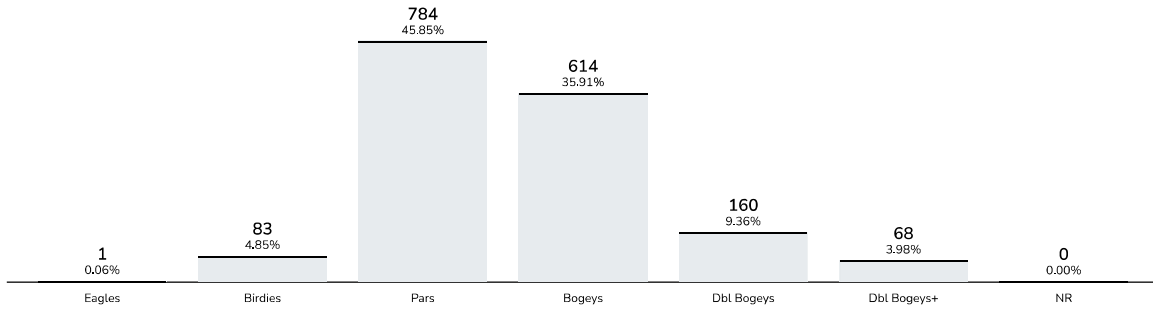

Scoring Totals

Hole by Hole Scoring

Hole	Par	Yards	Eagles	Birdies	Pars	Bogeys	Double Bogeys	Worse	NR
1	5	476	0	0	23	43	24	5	0
2	4	343	0	0	30	40	16	9	0
3	4	319	0	8	47	26	8	6	0
4	3	160	0	4	50	34	7	0	0
5	4	379	0	2	34	42	14	3	0
6	4	346	0	5	58	28	3	1	0
7	4	384	0	0	51	34	7	3	0
8	3	153	0	9	54	29	2	1	0
9	5	456	0	9	54	28	4	0	0
10	4	368	0	3	38	31	15	8	0
11	4	350	0	3	43	40	8	1	0
12	4	359	0	2	41	39	8	5	0
13	5	478	0	5	34	37	12	7	0
14	3	109	0	8	63	21	2	1	0
15	4	389	0	4	37	45	5	4	0
16	4	324	0	3	38	33	15	6	0
17	3	161	0	5	46	35	6	3	0
18	5	498	1	13	43	29	4	5	0