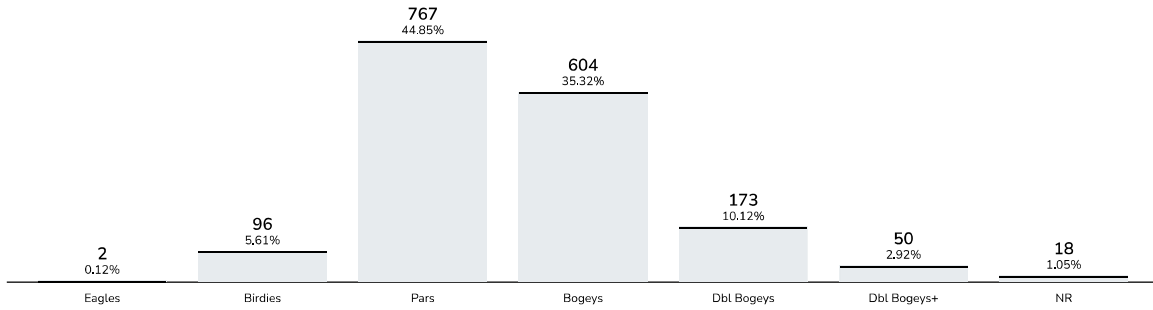

Scoring Totals

Hole by Hole Scoring

Hole	Par	Yards	Eagles	Birdies	Pars	Bogeys	Double Bogeys	Worse	NR
1	5	476	0	2	51	18	15	8	1
2	4	343	0	4	39	41	4	6	1
3	4	319	0	7	37	30	18	2	1
4	3	160	0	0	40	46	4	4	1
5	4	379	0	1	44	36	11	2	1
6	4	346	0	5	51	33	5	0	1
7	4	384	0	2	36	44	10	2	1
8	3	153	1	11	51	28	2	1	1
9	5	456	1	20	54	16	1	2	1
10	4	368	0	4	38	33	15	4	1
11	4	350	0	5	36	32	16	5	1
12	4	359	0	1	34	46	10	3	1
13	5	478	0	6	50	23	12	3	1
14	3	109	0	9	60	20	5	0	1
15	4	389	0	9	38	38	9	0	1
16	4	324	0	1	31	41	18	3	1
17	3	161	0	1	28	54	9	2	1
18	5	498	0	8	49	25	9	3	1