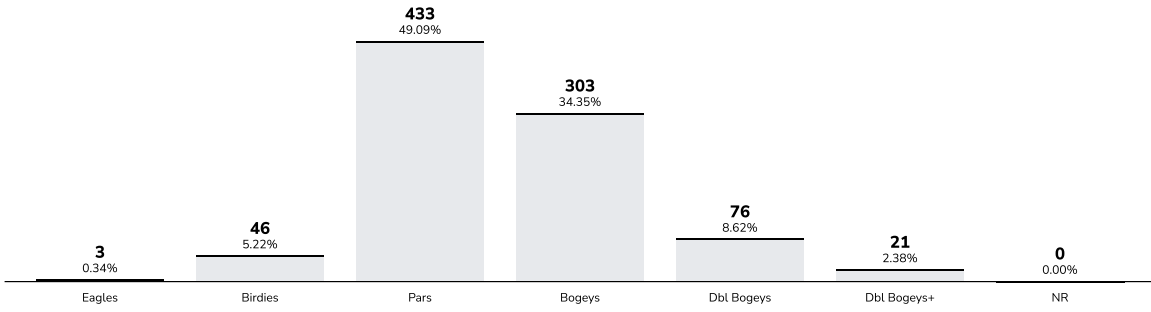

Lady Jaguar Invitational (Women)

Round: 1 | Date: Apr 12 | Type: Stroke Play
Plum Creek GC - Carmel - Indiana: Plum Creek GC Carmel IN | Lady Jaguar Setup | 6,157 yds | Par 72

Scoring Totals

Hole by Hole Scoring

Hole	Par	Yards	Eagles	Birdies	Pars	Bogeys	Double Bogeys	Worse	NR
1	4	310	0	2	18	24	3	2	0
2	5	475	0	4	30	14	1	0	0
3	3	159	0	0	21	20	8	0	0
4	4	367	0	2	14	19	10	4	0
5	4	327	0	0	30	14	4	1	0
6	4	385	0	2	27	16	4	0	0
7	4	389	0	4	17	23	4	1	0
8	5	512	1	4	24	17	3	0	0
9	3	172	0	1	26	19	3	0	0
10	4	340	0	4	31	12	2	0	0
11	3	159	0	2	21	22	4	0	0
12	5	463	0	5	30	12	1	1	0
13	4	365	0	4	24	10	9	2	0
14	4	347	0	2	22	20	4	1	0
15	4	343	0	0	28	16	4	1	0
16	3	160	0	3	17	17	9	3	0
17	5	489	2	6	28	11	0	2	0
18	4	395	0	1	25	17	3	3	0