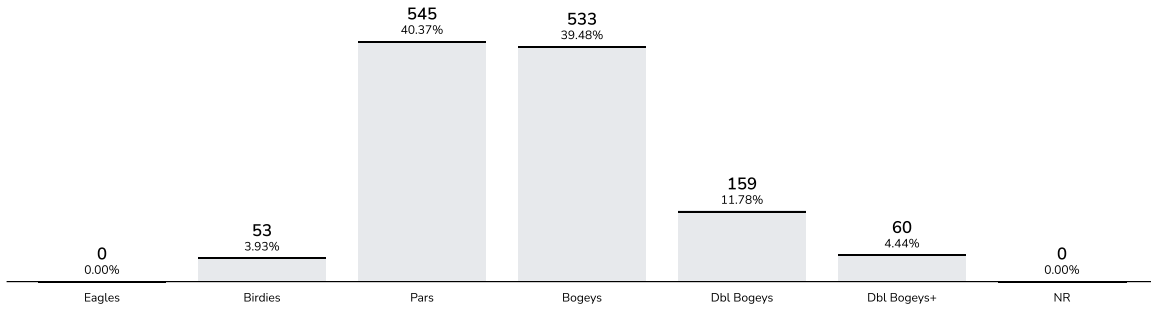

Scoring Totals

Hole by Hole Scoring

Hole	Par	Yards	Eagles	Birdies	Pars	Bogeys	Double Bogeys	Worse	NR
1	4	312	0	5	38	30	2	0	0
2	3	151	0	2	32	34	7	0	0
3	5	493	0	5	42	25	2	1	0
4	4	409	0	4	34	35	2	0	0
5	5	511	0	6	31	20	13	5	0
6	4	372	0	5	35	29	5	1	0
7	4	307	0	4	23	35	9	4	0
8	3	121	0	2	25	27	11	10	0
9	4	348	0	5	30	34	3	3	0
10	4	333	0	2	23	38	5	7	0
11	4	374	0	5	37	22	8	3	0
12	3	136	0	2	39	27	6	1	0
13	4	346	0	1	21	25	23	5	0
14	4	372	0	2	21	24	18	10	0
15	5	491	0	0	35	24	12	4	0
16	4	409	0	0	19	35	18	3	0
17	3	199	0	2	25	38	8	2	0
18	4	369	0	1	35	31	7	1	0