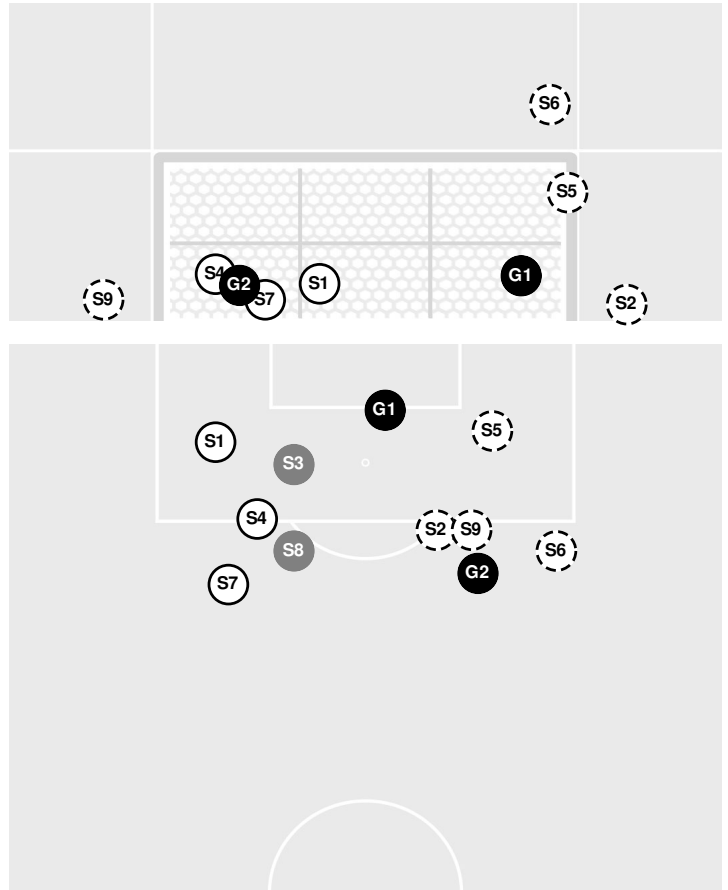

Officials: Rogelio Alvarez, Sao Kamara, Michael Bruce, Abdu Bensalah

Shots by Half Intervals	Jaguars	1st Half	2nd Half
		Jaguars	9
	Cougars	4	7

Shot Chart

JAGUARS

COUGARS

S Shot Off Target
 S Shot On Target
 S Blocked
 G Goal / Own Goal