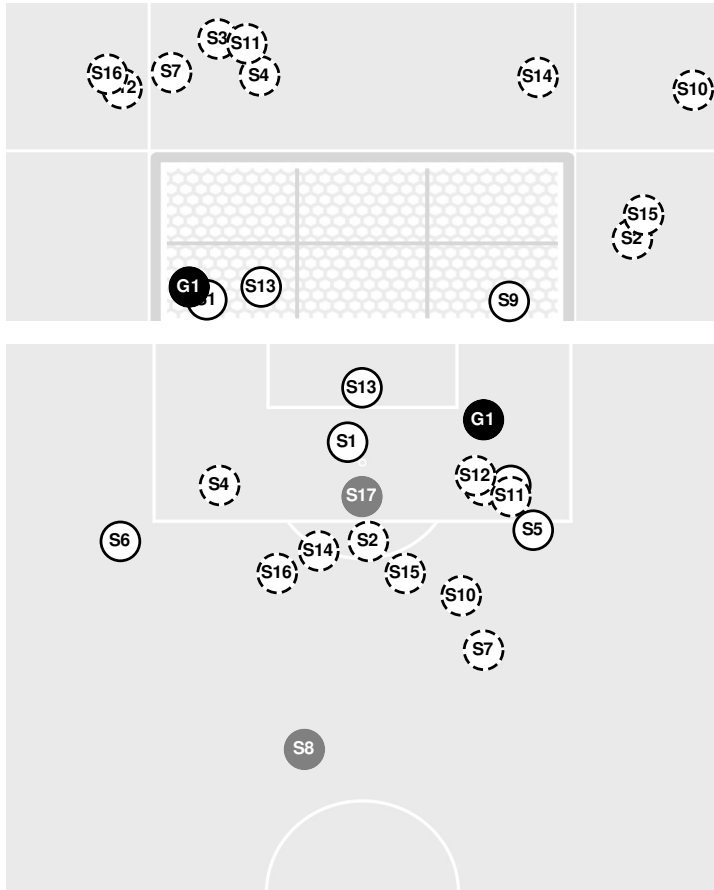

SIUE vs IU Indy

8/14/2025 Carroll Stadium, Indianapolis, Ind.
2025 Women's Soccer

Officials: Rogelio Alvarez, Sao Kamara, Michael Bruce, Abdu Bensalah

Shots by Half Intervals	Jaguars	1st Half	2nd Half	
		Jaguars	9	9
	Cougars	4	7	

Shot Chart

JAGUARS